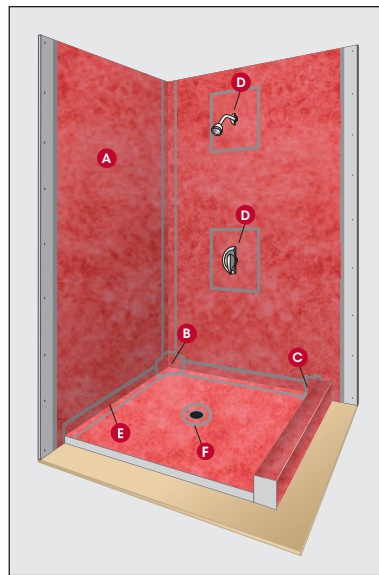

# REDGARD<sup>®</sup> Fabric Membrane

**CUSTOM<sup>®</sup>**

SHOWER INSTALLATION SYSTEMS

**Completely waterproof  
showers and tub surrounds.**

# REDGARD® Fabric Membrane

Waterproof and vapor proof fabric membrane for **fast** and **easy** preparation for walls and floors.

- 100% waterproof/vapor proof
- Easy to cut, hang, adjust
- Installs over cement backerboard or gypsum wall board
- Designed for use with both modified and non-modified thin-sets
- Helps prepare showers and other wet areas for tiling – Ideal for Steam Showers
- Suitable for all tile types
- Seal seams, transitions and changes of plane using RedGuard® waterproofing fabric accessories

Shower

Bathtub Surround

Note: For illustration purposes only