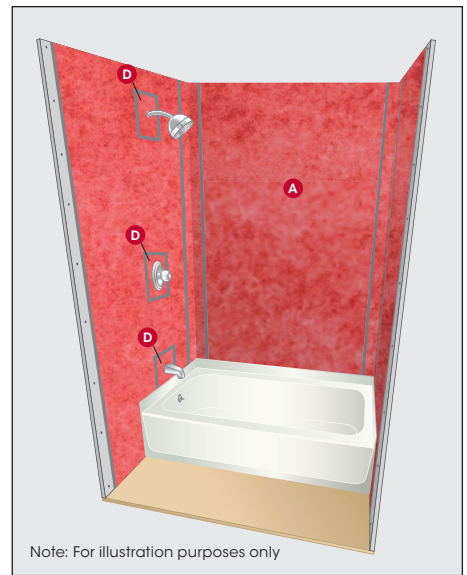

# REDGARD® Fabric Membrane

Waterproof and vapor proof fabric membrane for **fast** and **easy** preparation for walls and floors.

- 100% waterproof/vapor proof
- Easy to cut, hang, adjust
- Installs over cement backerboard or gypsum wall board
- Designed for use with both modified and non-modified thin-sets
- Helps prepare showers and other wet areas for tiling – Ideal for Steam Showers
- Suitable for all tile types
- Seal seams, transitions and changes of plane using RedGuard® waterproofing fabric accessories

Shower

Bathtub Surround

Note: For illustration purposes only